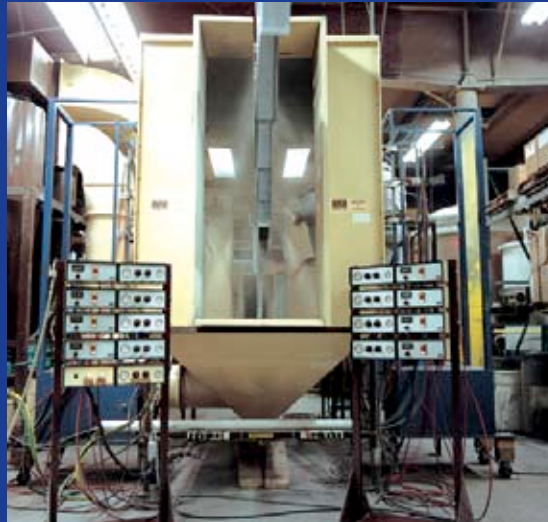

PROTECTION COATING SYSTEM