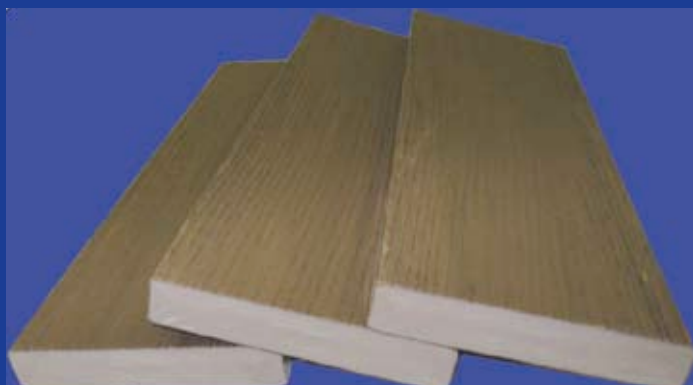

STRENGTH & STABILITY

Pro-Grade Marigo Bay Vinyl Liner Standard

Buttress supports and concrete bonding ring on oval pools provide long lasting strength in any soil.

MAINTENANCE FREE TOP CAP

Maintenance Free Synthetic Wood Top Cap pre-cut for easy installation